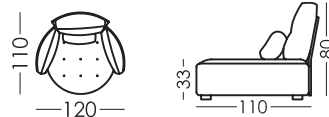

Measures

Width:	120cm
Height:	80cm
Depth:	110cm
Seat height:	33cm
Arm height:	61cm
Back height:	50cm
Depth open:	-cm

Technical information

Frame:	Wood, pine and board
Sueat suspension:	N.E.A
Back suspension:	Metal backrest support
Seat firmness:	Medium hardness touch (white)
Seat foam:	Polyurethane 35Kg + Fibre
Back cushions:	Fibersilk 100% fibre
Loose cushions:	Fibersilk 100% fibre
Removable cover:	Backrest and cushions